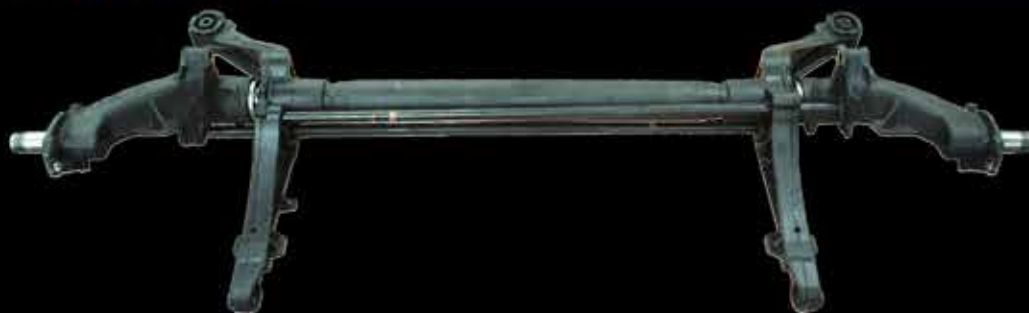

New
New
New

New

Essieux arrière

		ABS		PART No.	
PEUGEOT 106					
106		-ABS	09/91 - 07/03	QXL114R	New
106		-ABS	09/91 - 07/03	QXL115R	New
106		+ABS	09/91 - 07/03	QXL116R	New
106			09/91 - 07/03	QXL	
PEUGEOT 206 (3 Portes,5 Portes,Sedan) exc.commercial 1.9D					
206 Berline (exc.1.1 -Barre stabilisatrice)			09/98 - 03/09	QXL102	
206 Berline (exc.1.1 -Barre stabilisatrice)			09/98 - 03/09	QXL102R	
206 Berline (exc.2.0 16v RC)			09/98 - 03/09	QXL104	
206 Berline 2.0 16v RC			09/02 - 09/06	QXL	
PEUGEOT 206 CC					
206 CC			10/00 - 03/09	QXL104	
PEUGEOT 206 SW					
206 SW			06/02 - 12/06	QXL106	
206 SW			06/02 - 12/06	QXL105	
PEUGEOT 206+					
206+			03/09 - 01/13	QXL102	
206+			03/09 - 01/13	QXL102R	
206+			03/09 - 01/13	QXL104	
PEUGEOT 306					
306 Berline		180mm	02/93 - 06/02	QXL107R	
306 Berline		202mm	02/93 - 06/02	QXL108	
306 Berline & Société		228mm	02/93 - 06/02	QXL112	
306 Berline		-ABS	02/93 - 06/02	QXL	
306 Berline		+ABS	02/93 - 06/02	QXL109R	
306 Break		202mm	02/93 - 06/02	QXL	
306 Break		228mm	02/93 - 06/02	QXL110	
306 Break		+ABS	02/93 - 06/02	QXL111R	
PEUGEOT PARTNER I, RANCH I I (exc.4x4)					
Partner Ludospace			07/96 - 11/02	QXL100R	
Partner Utilitaire exc.Susp.renforcée 800Kg			07/96 - 11/02	QXL113R	
Partner Utilitaire Susp.renforcée 800Kg			07/96 - 11/02	QXL	
PEUGEOT PARTNER II, RANCH II I (exc.4x4)					
Partner Ludospace			12/02 - 	QXL100R	
Partner Utilitaire exc.Susp.renforcée 800Kg			12/02 - 	QXL113R	
Partner Utilitaire Susp.renforcée 800Kg			12/02 - 	QXL	
PEUGEOT PARTNER III, PARTNER Tepee (B9)					
Partner Ludospace			05/08 - 	QXL	
Partner Utilitaire			05/08 - 	QXL	

Essieux arrière

CITROËN BERLINGO, PEUGEOT PARTNER

CITROËN SAXO, PEUGEOT 106

CITROËN XSARA, PEUGEOT 306

CITROËN XSARA PICASSO

Essieux arrière

CITROËN ZX

PEUGEOT 206